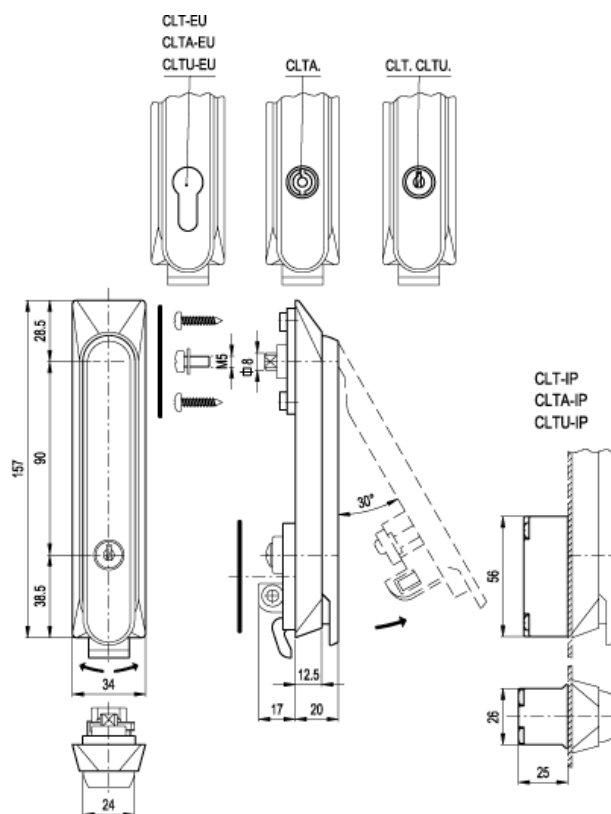

# Data Sheet

Article number: 2310421166  
Description: E+G Lock with handle  
CLTU.160

## Measures

g = 145  
Type = CLTU.160